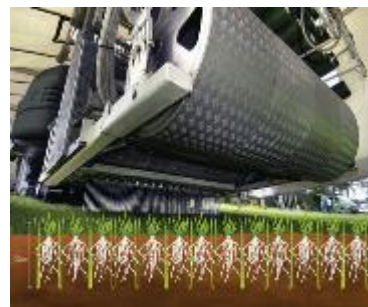

Step 4: Inject synthetic fibres

Computer-driven Desso machines inject 20 million artificial turf fibres 20 cm deep into the pitch

1 artificial turf fibre every 2 by 2 cm, maximum fibre height above the ground is 2 cm

Step 5: Symbiosis between natural grass and artificial turf

Natural grass roots intertwine with the synthetic fibres and grow deeper

Anchoring the natural grass to create a level, firm, and stable playing field